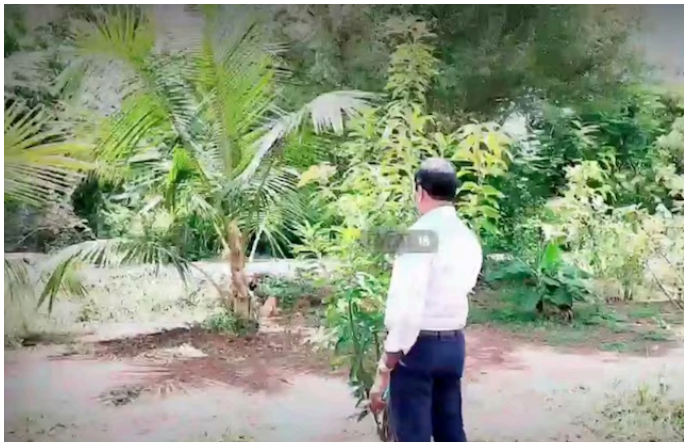

NEWS » LIFESTYLE » INTERNATIONAL DAY OF CLIMATE CHANGE: MEETING CLIMATE TARGETS THROUGH TREE PLANTING

3-MIN READ

International Day of Climate Change: Meeting Climate Targets Through Tree Planting

Curated By: [Lifestyle Desk](#) [News18.com](#) Last Updated: OCTOBER 24, 2023, 06:10 IST [New Delhi, India](#)

Pullaiah Yadav won hearts with his contribution to afforestation.

At a time when ambitious climate goals loom large on the horizon, one of the most potent methods to combat climate change and protect our ecosystems is the simple act of large-scale tree planting, which forms crucial carbon sinks. Carbon sinks absorb excessive CO2. In their absence, we are jeopardising habitat stability and the migration of wildlife, both of which can disrupt the ecological equilibrium.